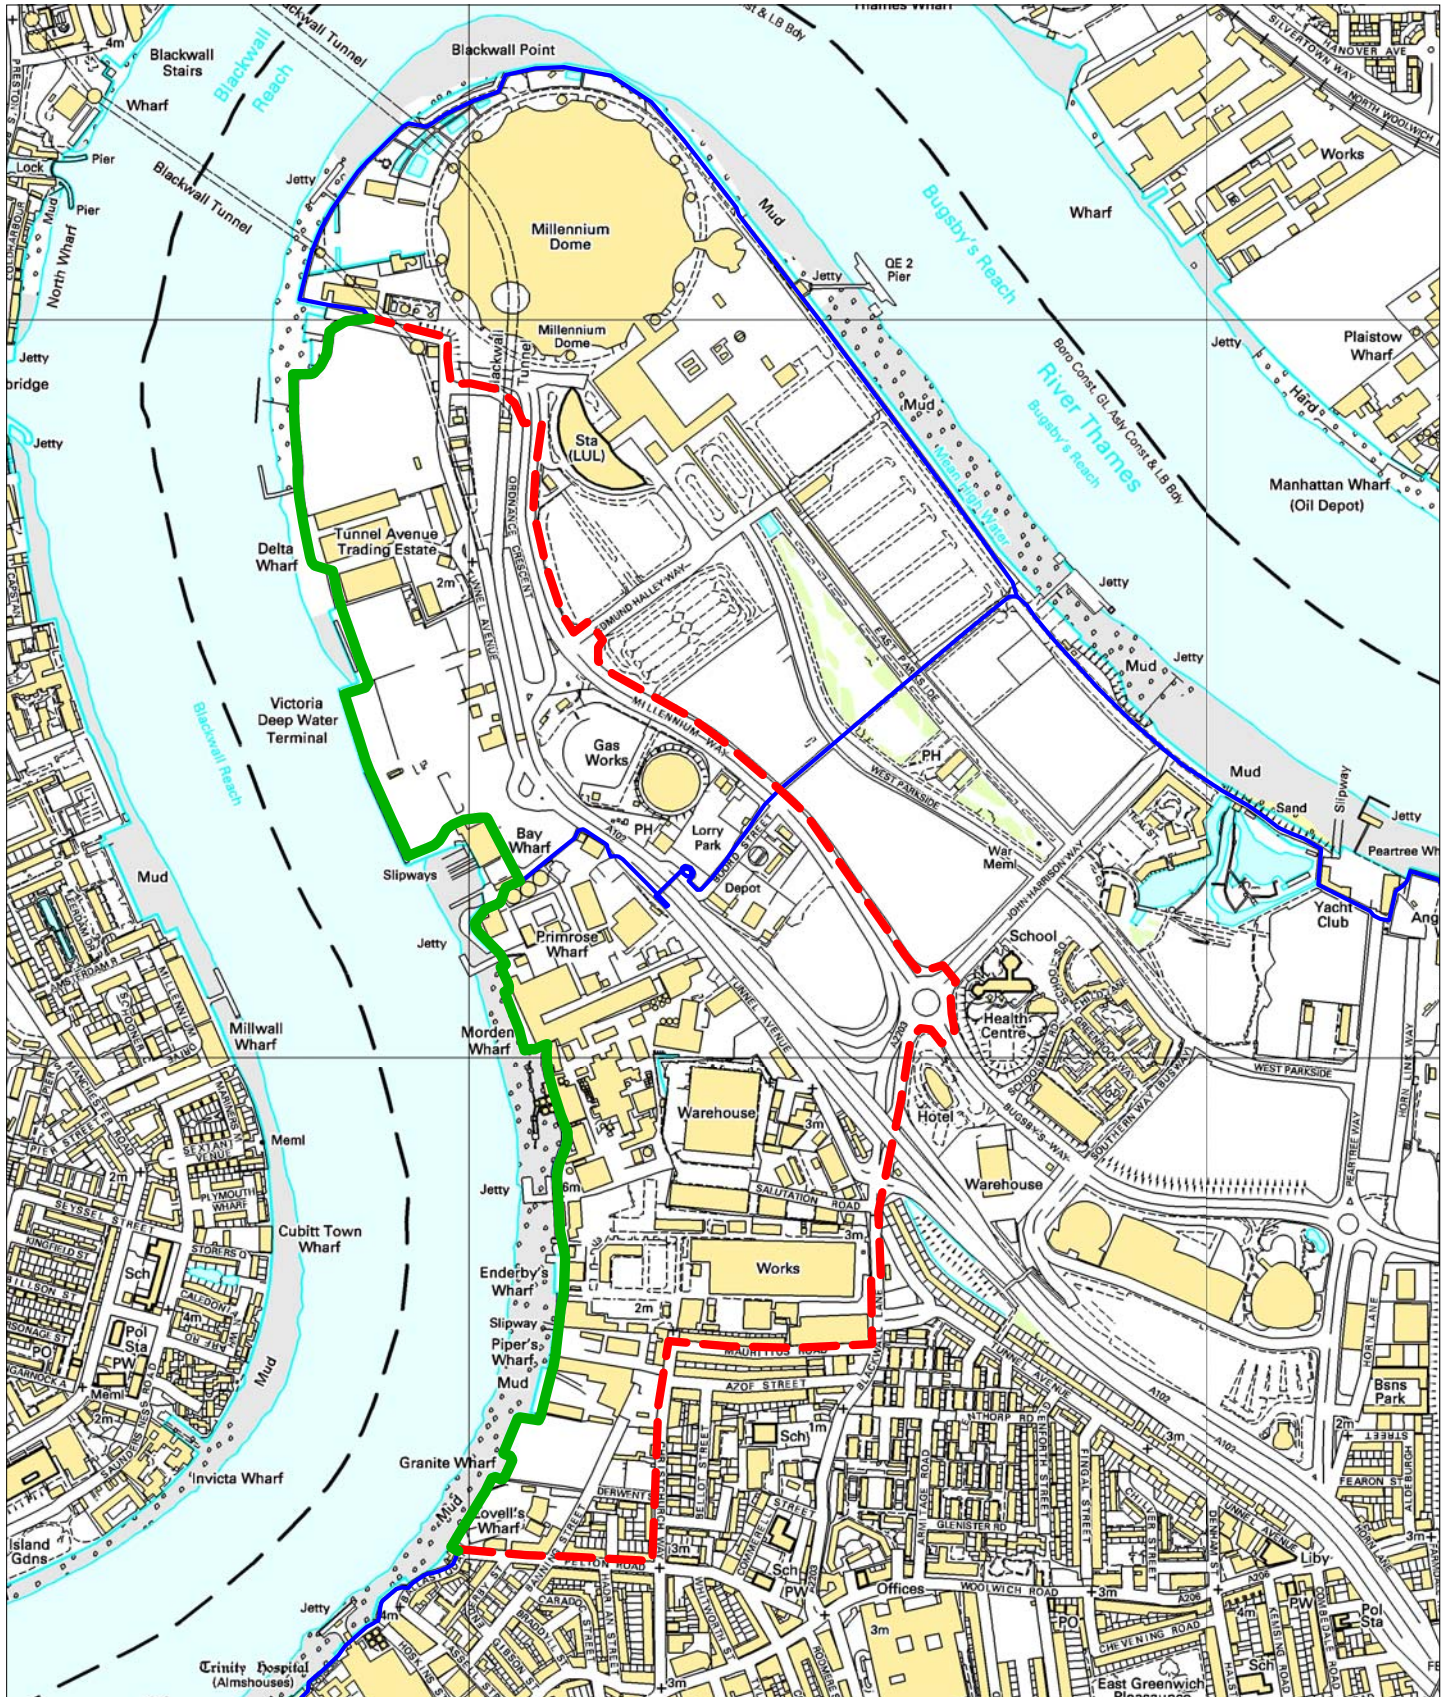

Temporary Diversion

Reproduced from the Ordnance Survey material with the permission of Ordnance Survey on behalf of the Controller of Her Majesty's Stationery Office © Crown Copyright. Unauthorised reproduction infringes Crown Copyright and may lead to prosecution or civil proceedings. Transport for London Licence number LA100032379 (2010).

Legend

- Thames Path National Trail
- - - Temporary Diversion
- Closed Path

walk
London